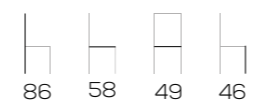

Memory xl

poltrona / armchair

tess

DESIGN:
Top Line

Tess

sedia / chair

Tess sg

sgabello / stool