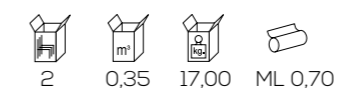

lux

sedia / chair