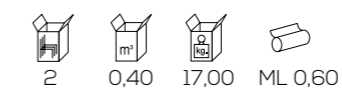

85 50 46 48

Flo 1

sedia / chair

85 50 46 48

serena

DESIGN:
Top Line

Serena 1

sedia / chair