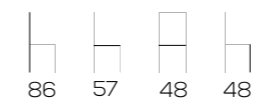

Twin

sedia / chair

maya

DESIGN:
Top Line

Maya

sedia / chair

Maya p

poltrona / armchair