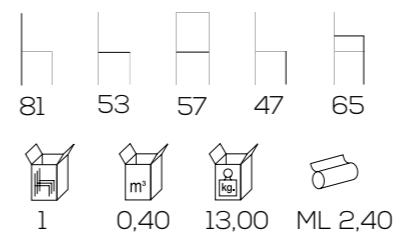

Poppy

poltrona / armchair