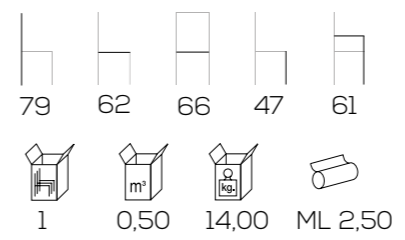

Wavy
poltrona / armchair