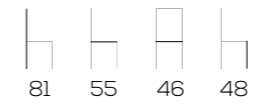

lux

sedia / chair