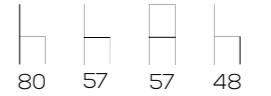

Alyssa p

poltrona / armchair