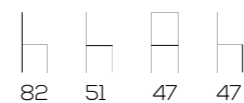

Goa

sedia / chair