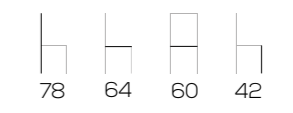

Memory xl

poltrona / armchair

tess

DESIGN:
Top Line

Tess

sedia / chair

Tess sg

sgabello / stool