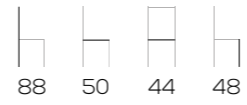

Gaia 1

sedia / chair