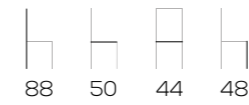

Gaia 2

sedia / chair