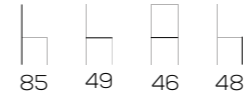

Aupa imp

sedia / chair