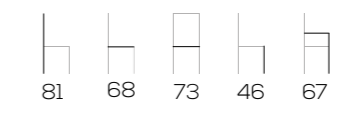

sedia / chair

Giada 1 p

poltrona / armchair

Giada pg

poltrona / armchair

gaia

DESIGN:
Top Line

Gaia 1