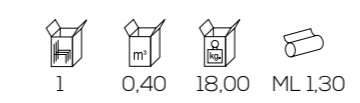

Vidra xl

poltrona / armchair