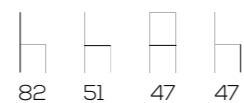

Aston

poltrona / armchair

goa met.

DESIGN:
Top Line

Goa met.

sedia / chair

goa

DESIGN:
Top Line