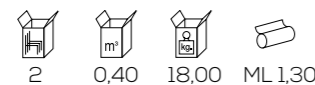

serena

DESIGN:
Top Line

Serena 1

sedia / chair

88 57 48 48

2 0,40 18,00 ML1,30

poltrona / armchair

88 60 58 46 68

1 0,40 12,00 ML1,30

Serena

sedia / chair

88 57 48 48

2 0,40 18,00 ML1,20

Serena p

poltrona / armchair

88 60 58 46 68

1 0,40 12,00 ML1,20