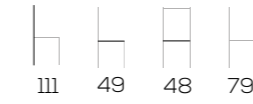

Memory xl

poltrona / armchair

tess

DESIGN:
Top Line

Tess

sedia / chair

Tess sg

sgabello / stool