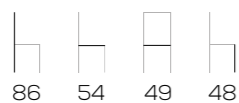

Lodi imp
sedia / chair

86 54 49 48

alì

DESIGN:
Top Line

Alì
sedia / chair

81 58 51 46

lux

DESIGN:
Top Line